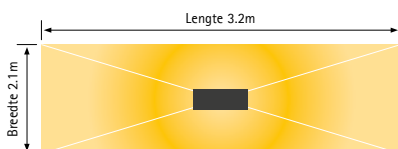

Plafondmontage 6.9m²
A1B220 (IP) A1B020 (NON IP)